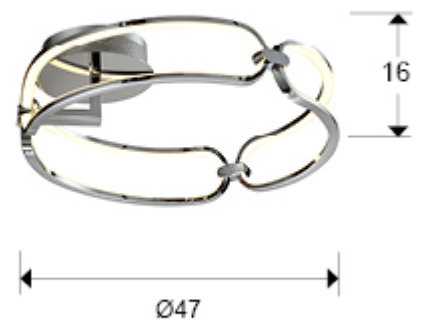

Colette 786485D

Flush Ceiling Lamps

Small ceiling lamp, LED, made of aluminium, chrome finish. Opal silicone diffusers. 37W LED, 3330 lm, 3000 K. DIMMABLE. Remote control included.

This product includes LED drivers with dimmer of 0-10V or PWM, a receiver and a remote control by radiofrequency. To use with wall dimmer, use only these types of dimmers, any other would damage the LED driver.

GENERAL INFORMATION

Catalogue: i42 Iluminación
Page: 130
EAN Code: 8435435332358
Type: Flush Ceiling Lamps
Collection: Colette

SIZES

Sizes: $\text{Ø} 47.0 \downarrow 16.0$ cm
Weight: 1.6 Kg

SIZES WITH PACKAGING

Weight: 2.7 Kg
Volume: 0.0700m^3
Sizes: $\leftrightarrow 54.0 \downarrow 54.0 \nearrow 24.0$ cm

TECHNICAL INFORMATION

IP protection: IP 20
Electric class: Class 1
Maximum power: 37W
Voltage: 180/240 V
Frequency: 50/60 Hz
Regulation: REMOTE CONTROL
Colour temperature: 3,000 K
Average lifespan: 50,000 h
Power factor: >0.9
CRI: >80

ADDITIONAL INFORMATION

Material: Aluminium, silicone
Finish: Chromed, opal